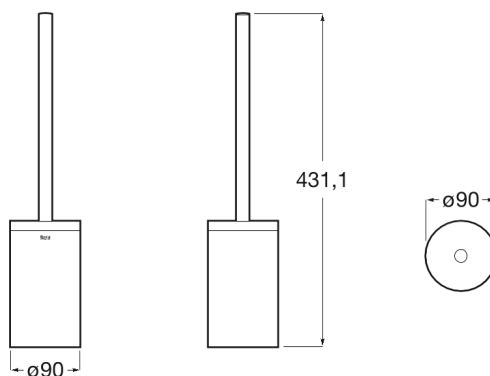

**HOTELS**

**Round - Floorstanding toilet brush holder**

**DIMENSIONS**

Length 90 mm  
 Width 90 mm  
 Height 431 mm

**COLOURS AND FINISHES**

**TECHNICAL DRAWINGS**

**FEATURES**

Floorstanding toilet brush holder.

Finish: Chrome

Fixing kit: Not included

Installation type: Floorstanding

Material: Metal

Maximum weight supported (Kg): 5